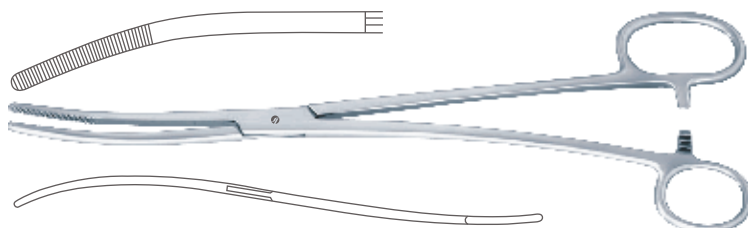

Cheron Dressing Forcep
Straight

Catalog #	Size
SF-191-25	23.5 cm (9 1/4")

Emmet Dressing Forcep
Straight

Catalog #	Size
SF-196-21	21 cm (8 1/4")

Bozemann Sponge Holding Forcep
Straight

Catalog #	Size
SF-200-26	26 cm (10 1/4")

Dressing Forceps
Tupferzangen
Pinzas para tapones
Pinces à tampons
Pinze per tamponi

Bozemann Sponge Holding Forcep
Curved S Shaped

Catalog #	Size
SF-201-26	26 cm (10 1/4")

Bozemann-Douglas Sponge Holding Forcep
Curved S Shaped

Catalog #	Size
SF-203-26	26 cm (10 1/4")

Heywood-Smith Sponge Holding Forcep
Straight

Catalog #	Size
SF-220-20	20 cm (8")

Heywood-Smith Sponge Holding Forcep
Straight

Catalog #	Size
SF-222-21	21 cm (8 1/4")

Bergmann Sponge Holding Forcep
Straight

Catalog #	Size
SF-250-24	24 cm (9 1/2")

Dressing Forceps
Tupferzangen
Pinzas para tapones
Pinces à tampons
Pinze per tamponi

Foerster Sponge Holding Forcep
Straight, Smooth Jaws