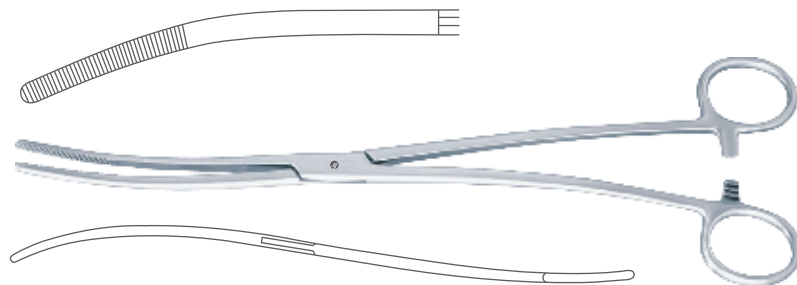

Dressing Forceps
Tupferzangen
Pinzas para tapones
Pincas à tampons
Pinze per tamponi

Tunneling Forcep
Curved

Catalog #	Size
SF-171-40	39.5 cm (15 1/2")

Collin Dressing Forcep
Straight

Catalog #	Size
SF-180-25	25.5 cm (10")

Cheron Dressing Forcep
Straight

Catalog #	Size
SF-191-25	23.5 cm (9 1/4")

Emmet Dressing Forcep
Straight

Catalog #	Size
SF-196-21	21 cm (8 1/4")

Bozemann Sponge Holding Forcep
Straight

Catalog #	Size
SF-200-26	26 cm (10 1/4")

Dressing Forceps
Tupferzangen
Pinzas para tapones
Pinces à tampons
Pinze per tamponi

Bozemann Sponge Holding Forcep
Curved S Shaped

Catalog #	Size
SF-201-26	26 cm (10 1/4")

Bozemann-Douglas Sponge Holding Forcep
Curved S Shaped

Catalog #	Size
SF-203-26	26 cm (10 1/4")

Heywood-Smith Sponge Holding Forcep
Straight

Catalog #	Size
SF-220-20	20 cm (8")

Heywood-Smith Sponge Holding Forcep
Straight

Catalog #	Size
SF-222-21	21 cm (8 1/4")